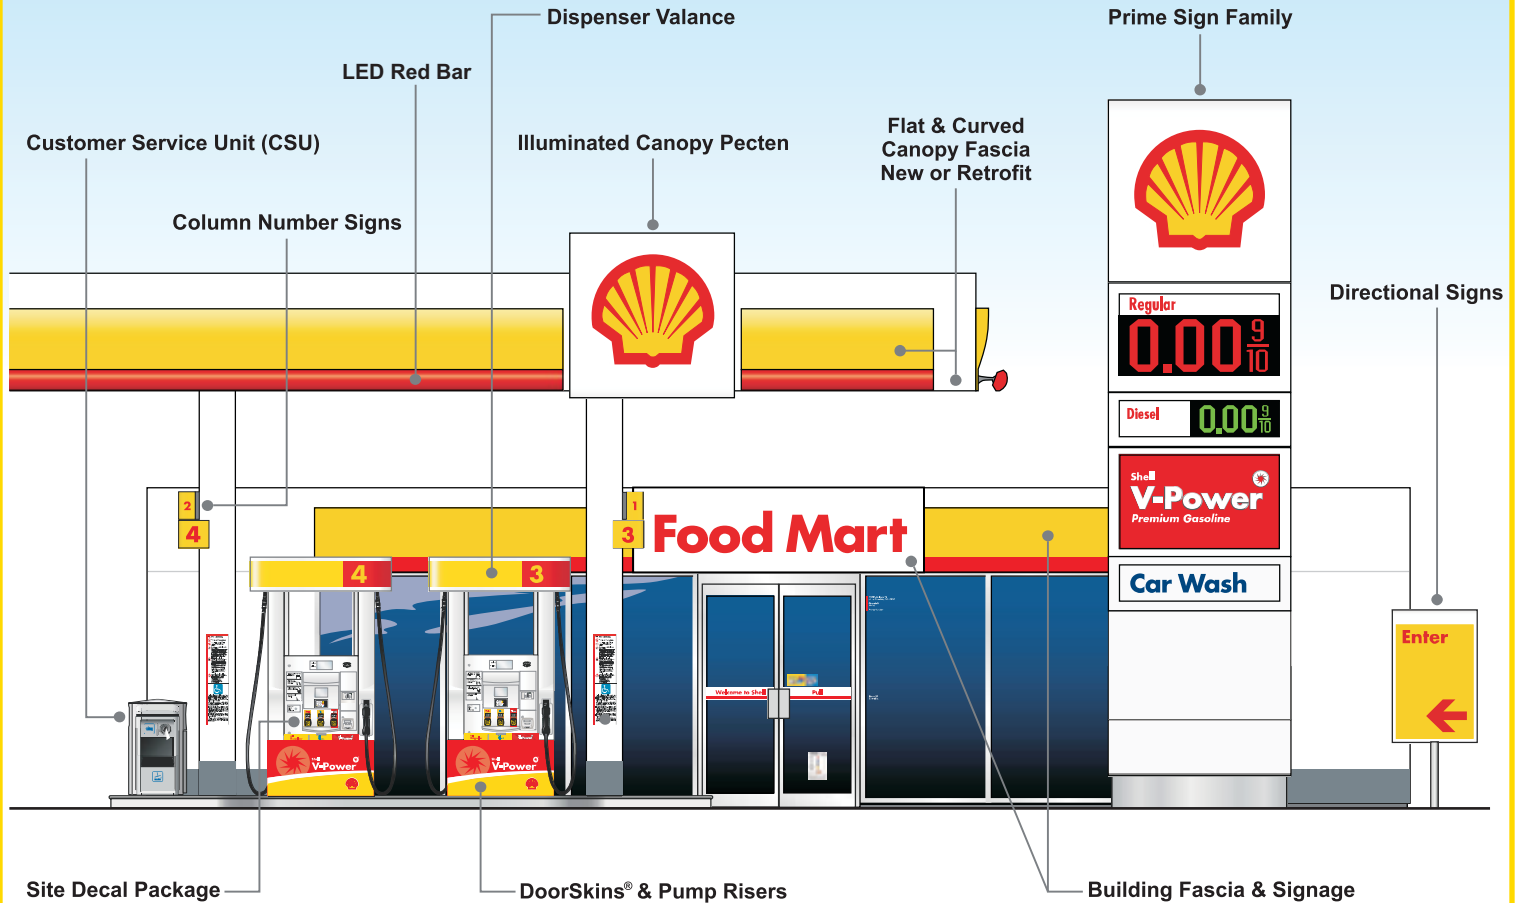

Shell

RVI

Evolution

is Here

SignResource provides all of the elements below...

Installation available for a complete image package

Website: www.signresource.com

Contacts: 800-423-4283