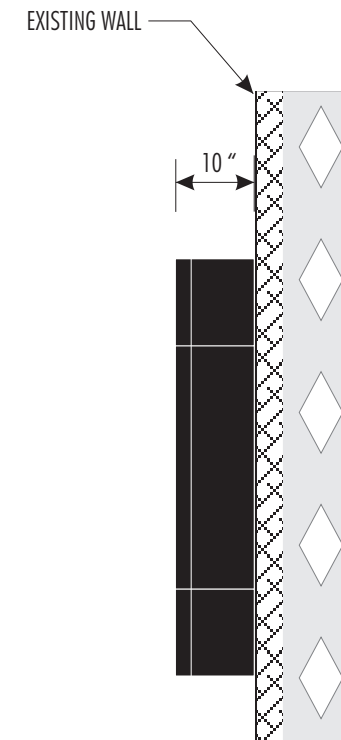

SIDE VIEW

61.3 SQ FT

REVISION HISTORY:

REV	DATE	REQUESTED BY	UPDATED BY
REVISION DESCRIPTION			

ITEM	DECORATION
A	3632-22 BLACK VINYL
B	
C	
D	

PARTS LIST:	
ITEM	DECORATION
A	3632-22 BLACK VINYL
B	
C	
D	

MATERIAL LIST	
ITEM	DESCRIPTION
1	FLEXIBLE FACE
2	
3	
4	
5	

FIRST SURFACE DECORATION	
1	
2	
3	
4	
5	

GENERAL NOTES

1. TOLERANCE (UNLESS NOTED)
  - GRAPHICS +/- 1/8" • FACE SIZE + 1/16" - 1/4"
  - CABINET +/- 1/8" • VINYL OVERLAP + 1/8" +/- 1/16"
  - ALL COPY LEVEL UNLESS NOTED OTHERWISE
2. VIEWING DISTANCE 25' TO 50' UNLESS NOTED OTHERWISE
3. PMS COLOR CALLOUT INDICATES USE OF SPRAYLAT MIX SYSTEM
4. NO DEVIATION OR MATERIAL SUBSTITUTION WITHOUT ECN.
5. ALL ELECTRICAL SIGNS TO COMPLY WITH UL 48

DESCRIPTION	
ILLUMINATED SHIELD WALL MOUNT SIGN	

VOLTAGE:	CIRCUIT:	CURRENT:	DESIGN LOAD:

DRAWN BY:	CHECKED BY:
CCAMOMOT	

CLIENT:	ENTERPRISE

LOCATION:	VARIOUS

QUOTE:	DATE:
VARIOUS	08/10/07

DRAWING/PART #	REV.	SHEET #
EE0413ASRAC	A	1