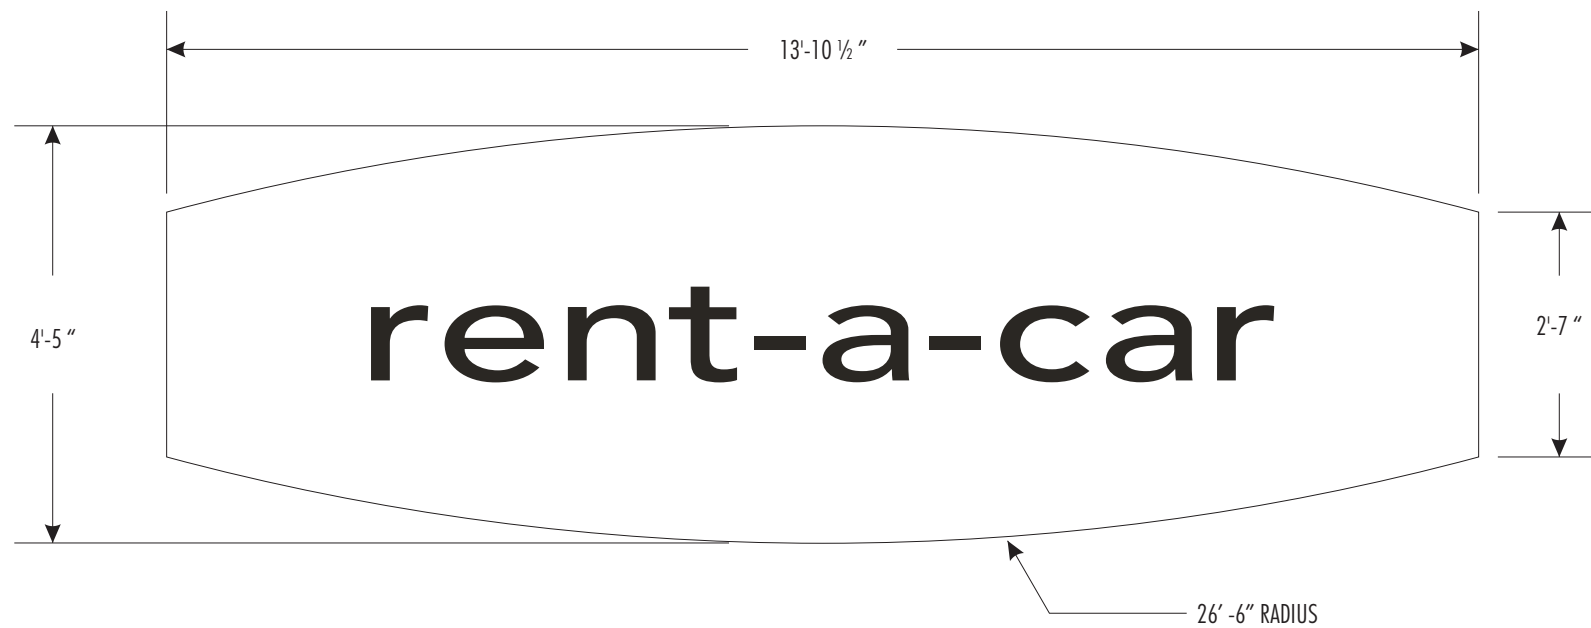

rent-a-car

NIGHT ILLUMINATION VIEW

FRONT VIEW